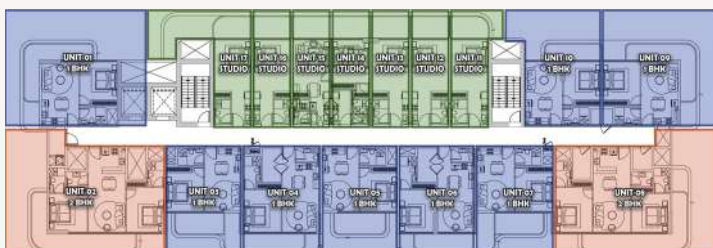

KEY PLAN

UNIT NO:

102	402
108	408
202	502
208	508
302	602
308	608

01	ENTRANCE
02	KITCHEN
03	BATHROOM
04	LIVING
05	BEDROOM
06	BATHROOM-B1
07	BEDROOM
08	BATHROOM-B2
09	BALCONY
10	OUTDOOR DINING
11	PRIVATE POOL