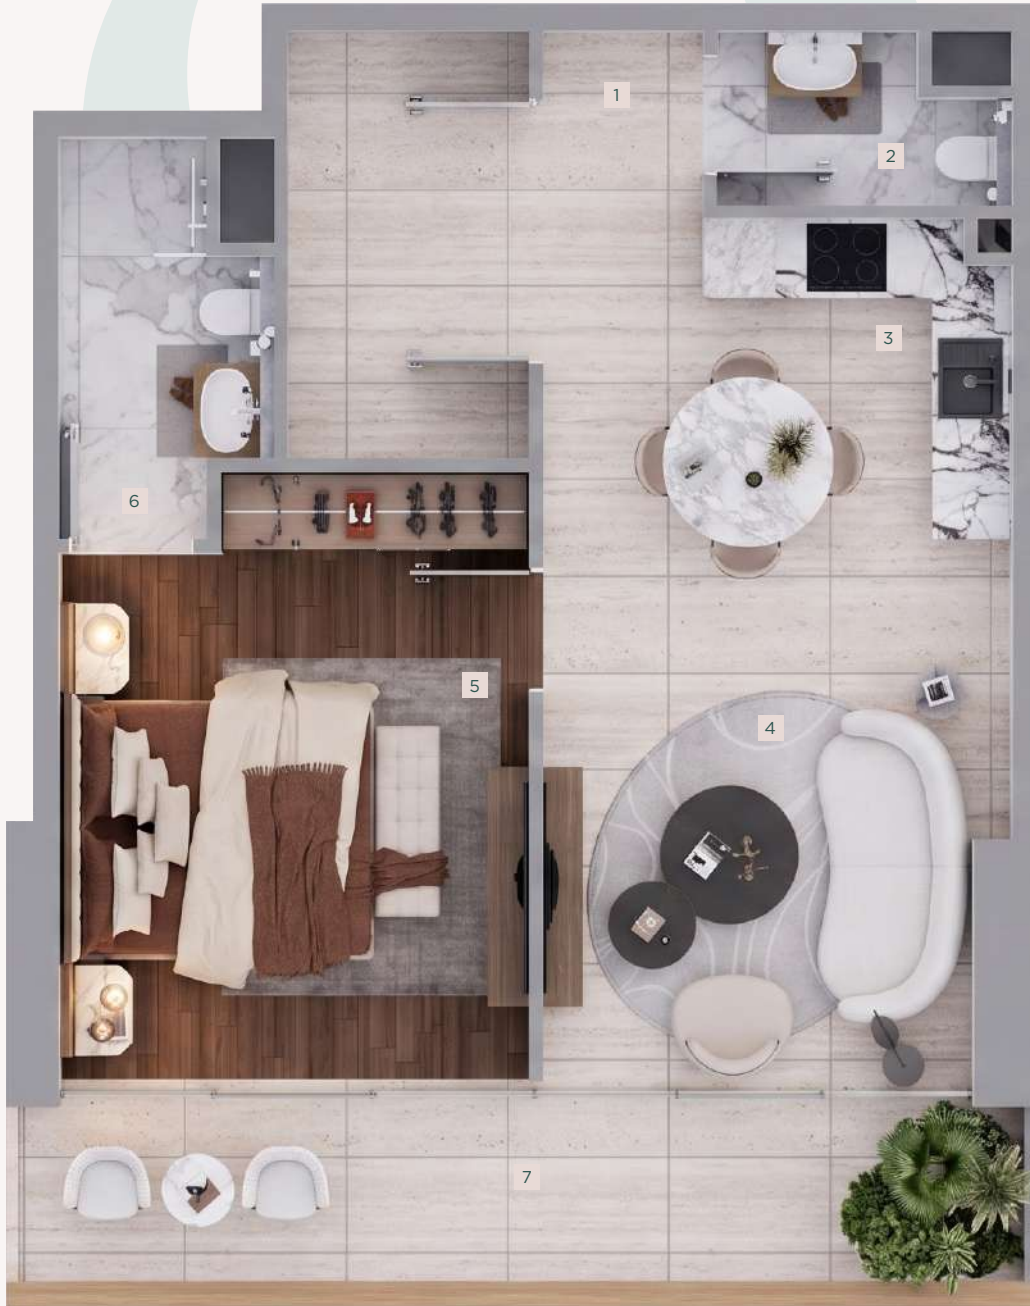

ONE BEDROOM STUDY