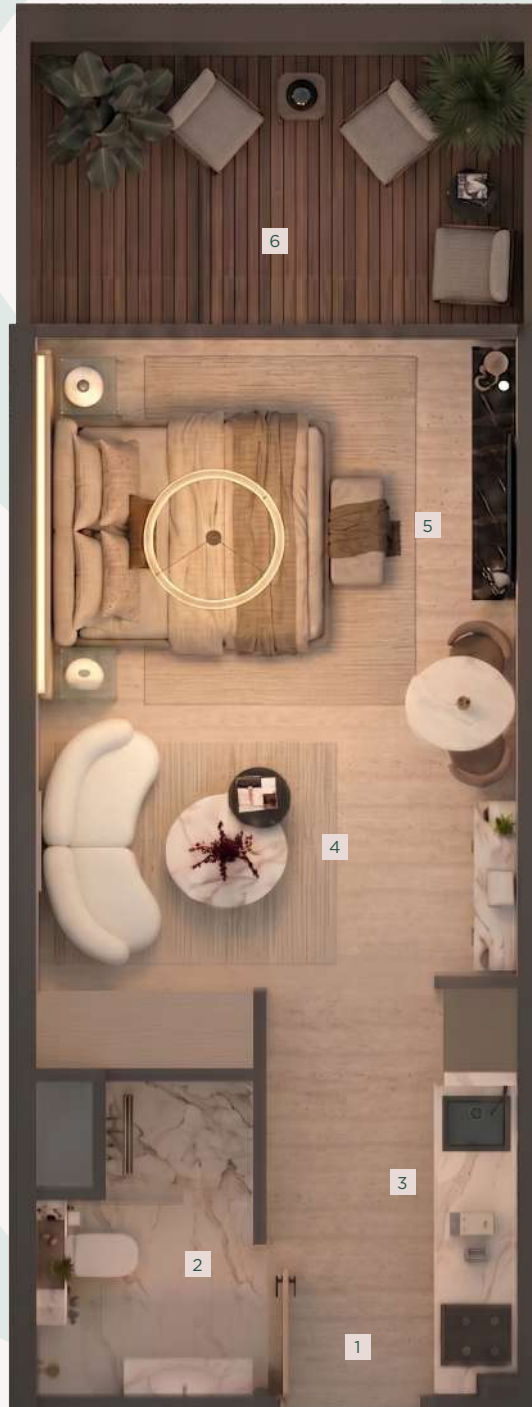

The image features a dynamic, flowing fabric in shades of red and pink, set against a soft teal background. The fabric is draped and twisted, creating a sense of movement and depth. The lighting is soft, highlighting the texture of the material.

Residential

Status:

Off-Plan

Residence Types:

**98 curated
homes**

Fully Furnished Studio Residences
Fully Furnished One-Bedroom Residences
Fully Furnished One-Bedroom + Study Residences
Fully Furnished Two-Bedroom Residences

STUDIO TYPICAL

KEY PLAN

UNIT NO:

111	213	316	515
112	214	411	516
113	215	412	611
114	216	413	612
115	217	415	613
116	311	416	615
117	312	511	616
211	313	512	
212	315	513	

01	ENTRANCE
02	BATHROOM
03	KITCHEN
04	LIVING ROOM
05	BEDROOM
06	BALCONY

Fully furnished and meticulously crafted, they offer the perfect harmony of comfort, sophistication, and effortless modern living.

TWO BEDROOM TYPICAL

KEY PLAN

UNIT NO:

102	402
108	408
202	502
208	508
302	602
308	608